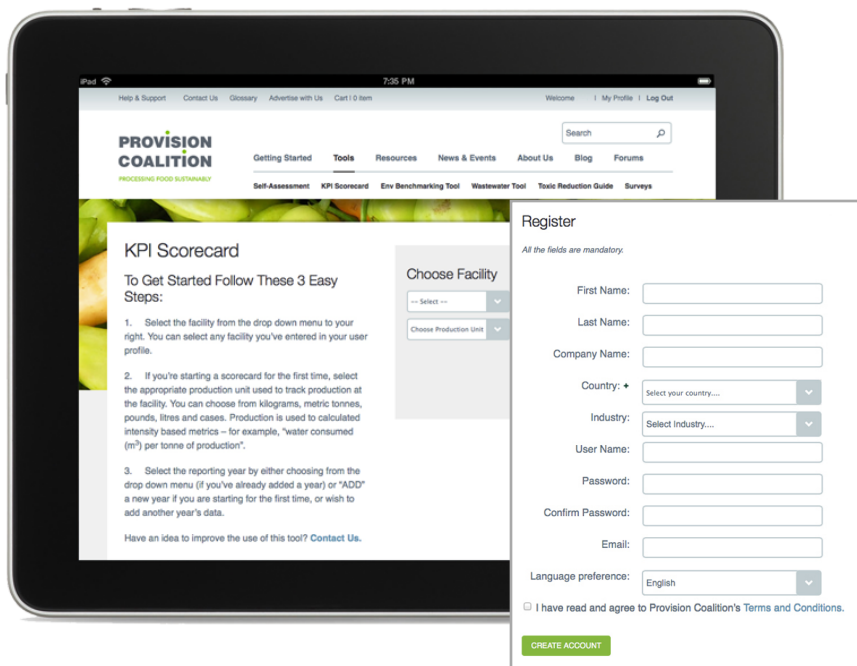

# Get Registered In Provision's Online Sustainability Portal

## The one-stop sustainability source for food and beverage manufacturers

Assess, monitor and improve your facility's sustainability performance. Provision's Online Sustainability Portal is packed with web-based benchmarking tools and resources designed specifically to help food and beverage manufacturers cut production costs, improve margins, reduce environmental footprints and meet the growing demand for transparency in food and beverage production. And best of all, it's free.